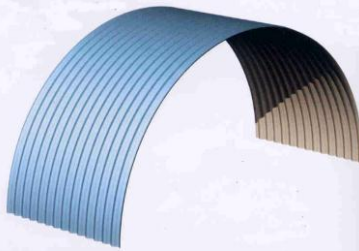

SAMSON METALS Ltd.

(Imperial - L.S.D. S136-07)

SM 7/8 CORR

"CURVED" SM 7/8 CORR

Concave

Convex

Bullnose

Barrel Vault

"CURVED" SM 7/8 CORRUGATED Load Table Notes

Available in both the narrow & wide corrugated panels
Available in Galvanized, Galvalume, Aluminum, & Prepainted material

*****Radius restrictions apply*****

Contact your **SAMSON METALS** representative for more information.