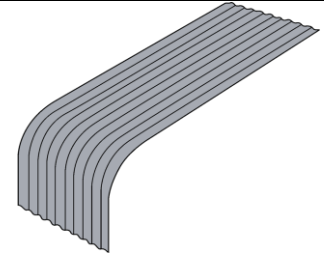

SAMSON METALS Ltd.

(Imperial - L.S.D. S136-07)

SM 7/8 CORR

"CURVED" SM 7/8 CORR

Concave

Convex

Bullnose

Barrel Vault

"CURVED" SM 7/8 CORRUGATED Load Table Notes

Available in both the narrow & wide corrugated panels
Available in Galvanized, Galvalume, Aluminum, & Prepainted material

*****Radius restrictions apply*****

Contact your **SAMSON METALS** representative for more information.